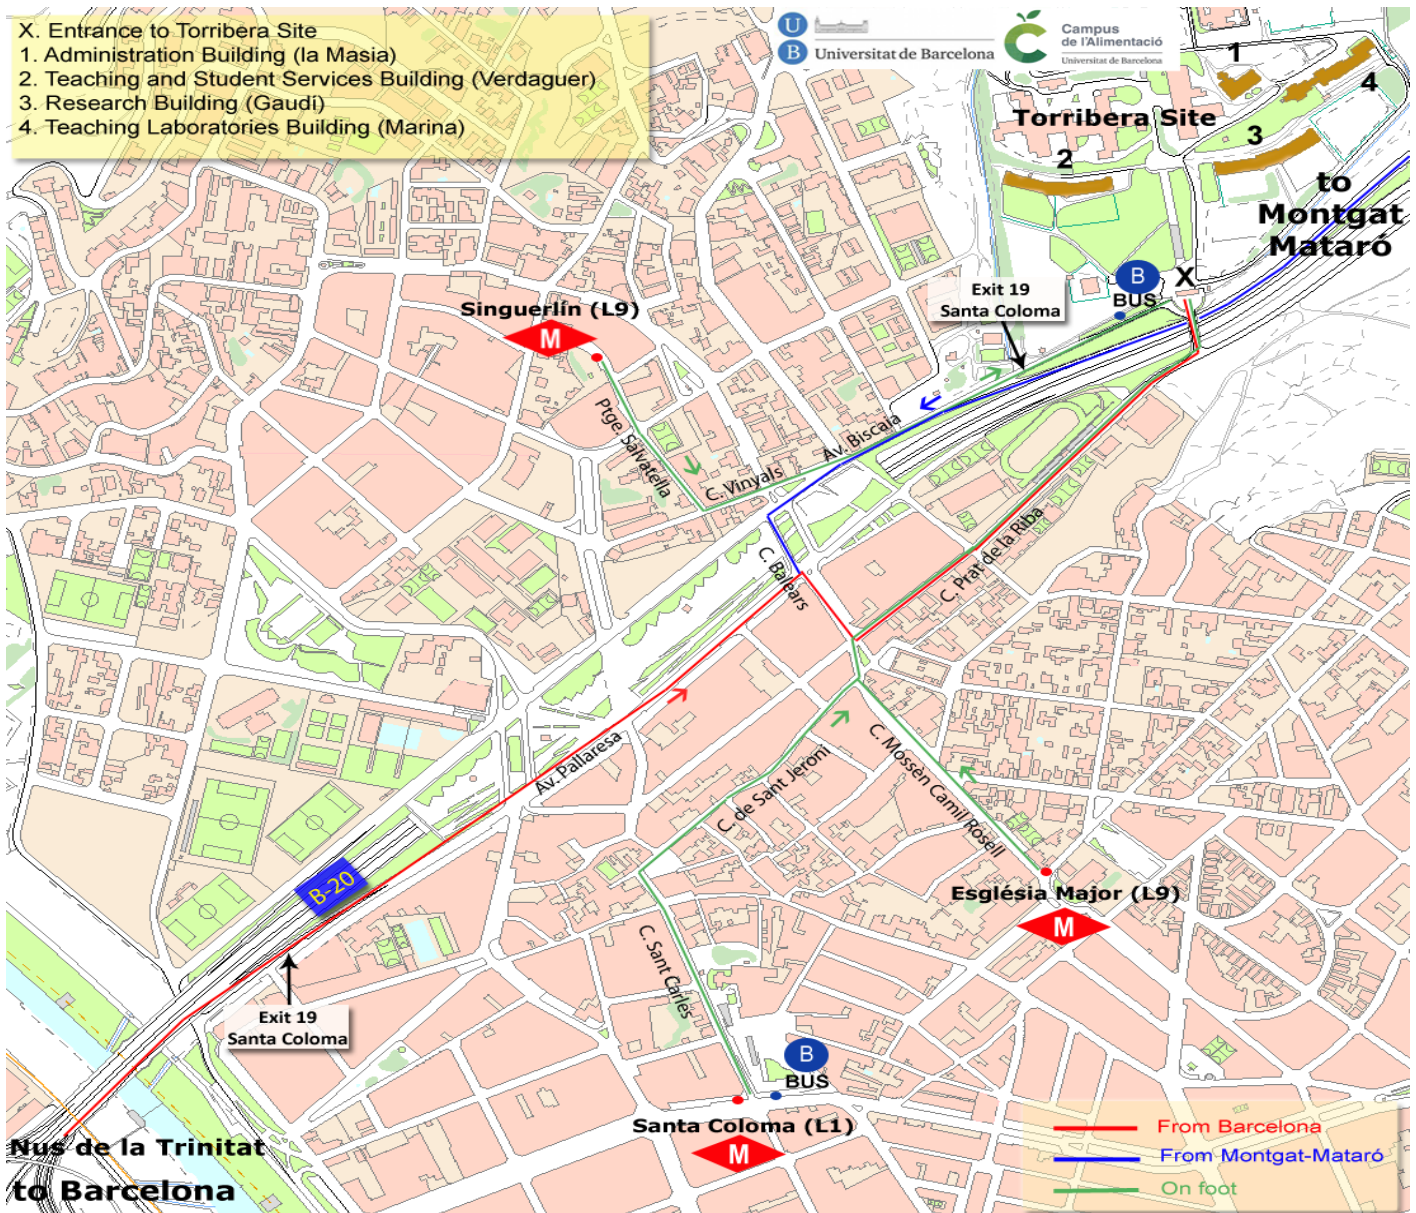

Welcome to the Food and Nutrition Torribera - University of Barcelona

How to find us / How to get here

Access by car:

Take the B-20 highway until exit number 19 and then look for Prat de la Riba street, which leads directly to Torribera. Parking is free for the first hour and the subsequent hours or fraction of hour cost 0,70 €

Access by public transport:

METRO: Take the red line ([L1](#)) and get off at **Santa Coloma** station (direction to **Fondo**) or take the orange line ([L9](#)) and get off either at **Església Major** or **Singuerlín** stations.

BUS: Take line [42](#) (Plaça de Catalunya - Santa Coloma)

Access by public transport from Santa Coloma de Gramenet:

Take the [B30](#) or [B20](#) metropolitan buses, from passeig Llorenç Serra / plaça de la Vila (metro L1 exit at Santa Coloma station and urban buses park) to the Torribera site bus stop (service frequency: every 20 minutes)