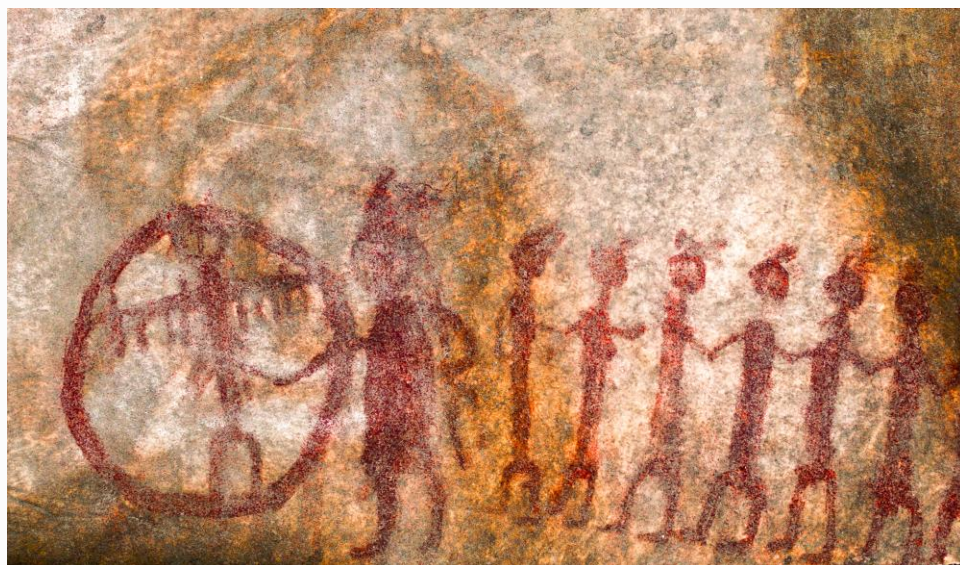

ARTSOUNDSCAPES SEMINAR SERIES

FINDING THE DRUM INSIDE THE ROCK: SIBERIAN SHAMANISM, ROCK ART AND ARCHETYPAL CREATIVITY

ANDRZEJ ROZWADOWSKI

Professor, Adam Mickiewicz University in Poznan, Poland

Dimars, 27 Novembre, 14h | Seminari de Prehistòria i Arqueologia