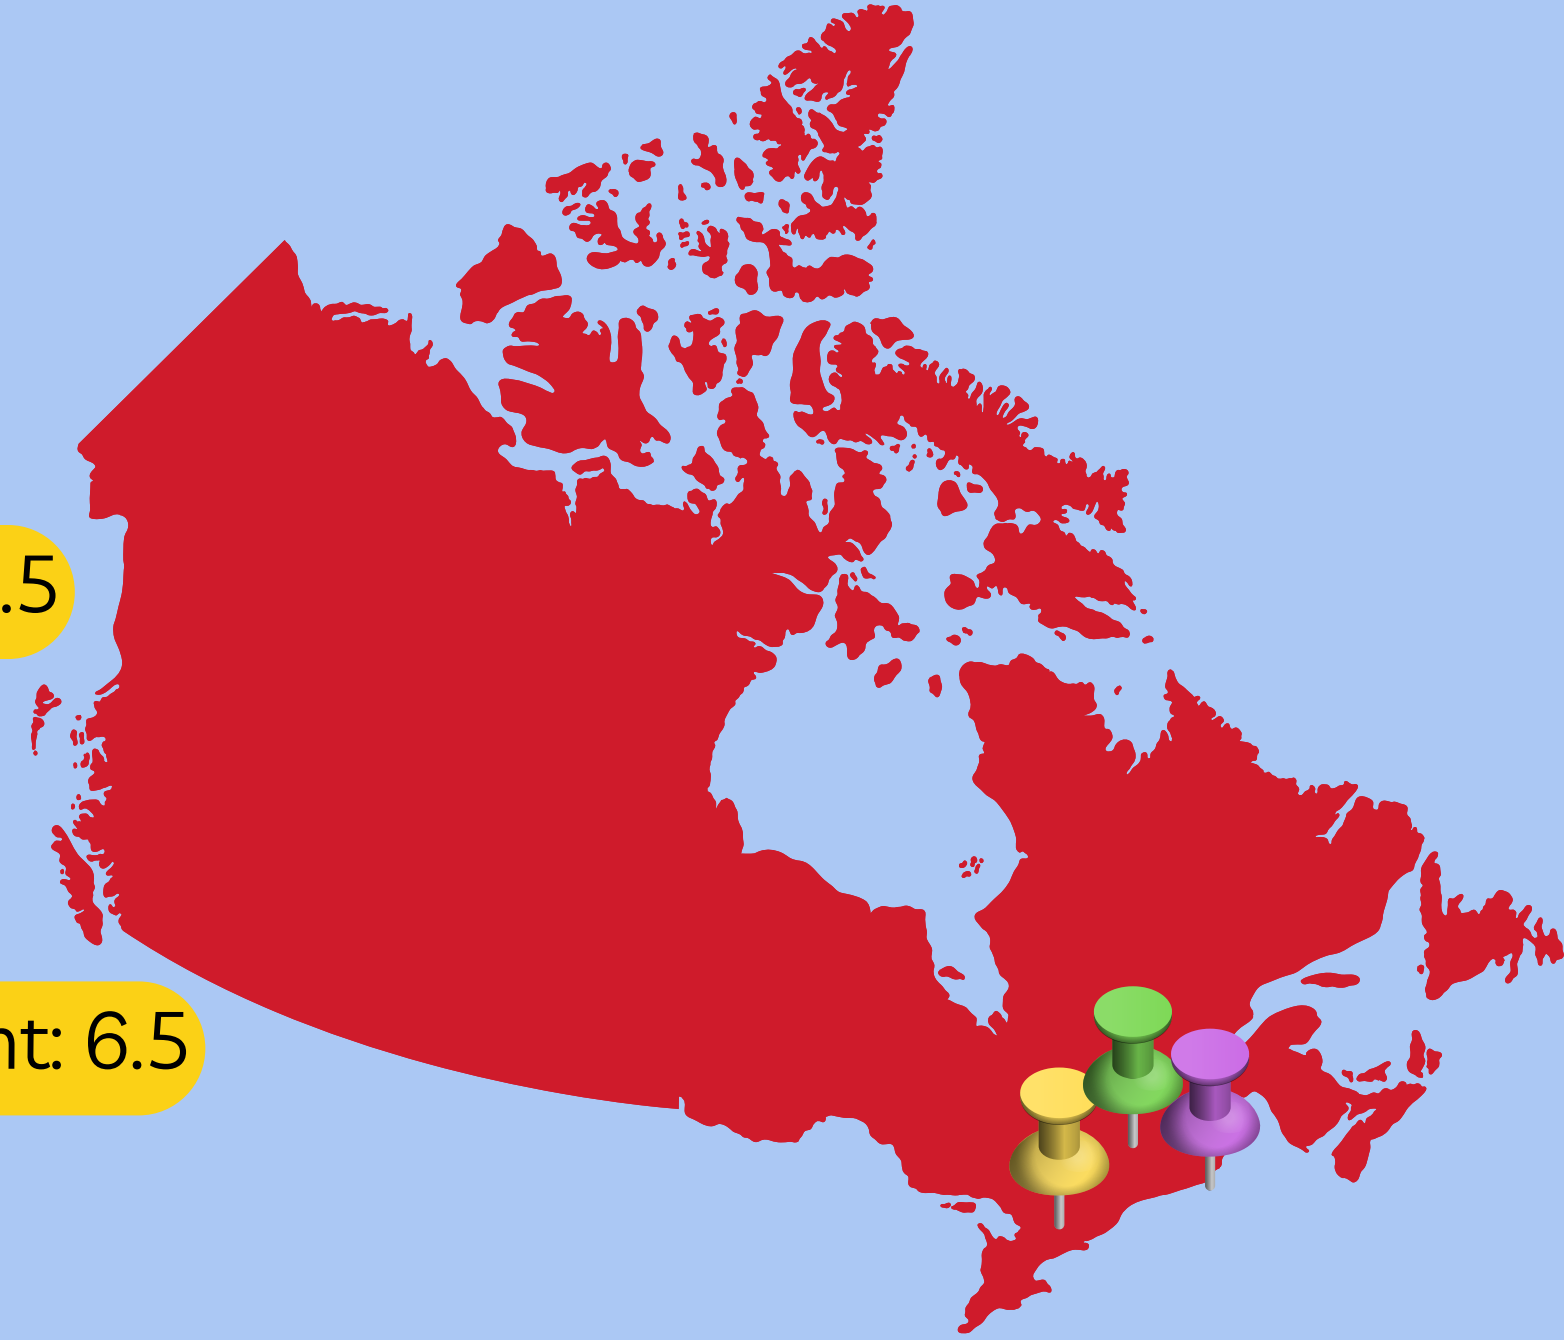

AUSTRÀLIA

PERTH: CURTIN UNIVERSITY

LISMORE: SOUTHERN CROSS UNIVERSITY

Southern Cross University

nota expedient: 6

MELBOURNE: UNIVERSITY OF MELBOURNE

THE UNIVERSITY OF MELBOURNE

nota expedient: 7

CANADÀ

MONTREAL: UNIVERSITÉ DE MONTRÉAL

Université de Montréal

OTTAWA: UNIVERSITY OF OTTAWA nota expedient: 6.5

TORONTO: UNIVERSITY OF TORONTO nota expedient: 6.5

COREA DEL SUD

SEÜL: SOONGSIL UNIVERSITY

숭실대학교
Soongsil University